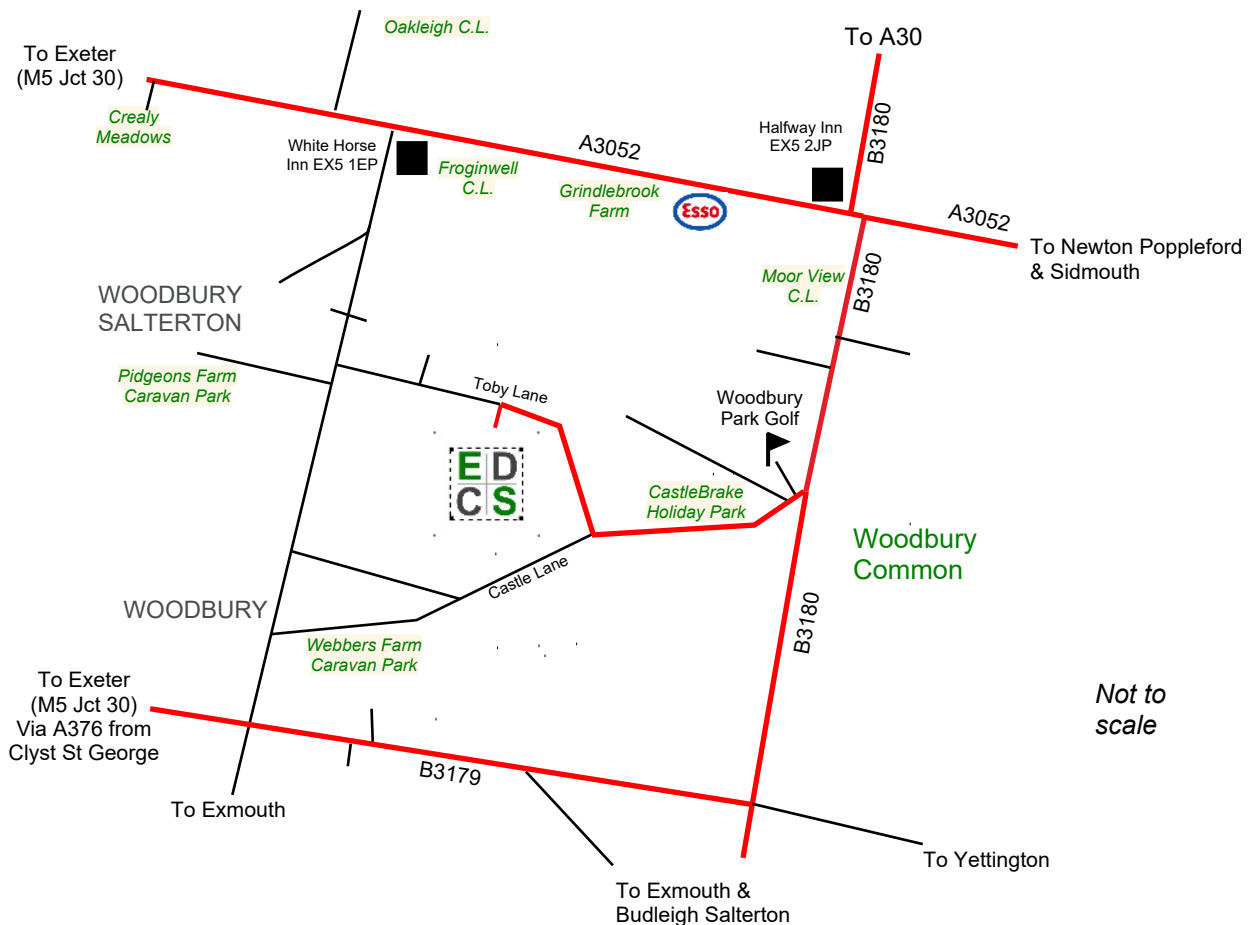

## DIRECTIONS to East Devon Caravan Storage

When towing a caravan or driving a motorhome it's best to use the routes shown in **RED** on the map below.

Woodbury Park Golf Club is located at the top of our road and is well signed from most directions and has a tall flagpole at its entrance.

You should turn off the B3180 at the flagpole, go past the entrance to the golf club and follow the lane downhill towards Woodbury, passing Castle Brake Holiday Park on your right.

After Castle Brake take the next right at 'Unsuitable for HGV' signs and follow this lane for 400 yards to our entrance at first house on the left.

Look out for the square EDCS sign on the fence at our entrance.  
Please drive past the house and stables into the storage area.

Not to scale

East Devon Caravan Storage  
Toby Lane  
Woodbury Salterton  
Exeter  
Devon  
EX5 1QB