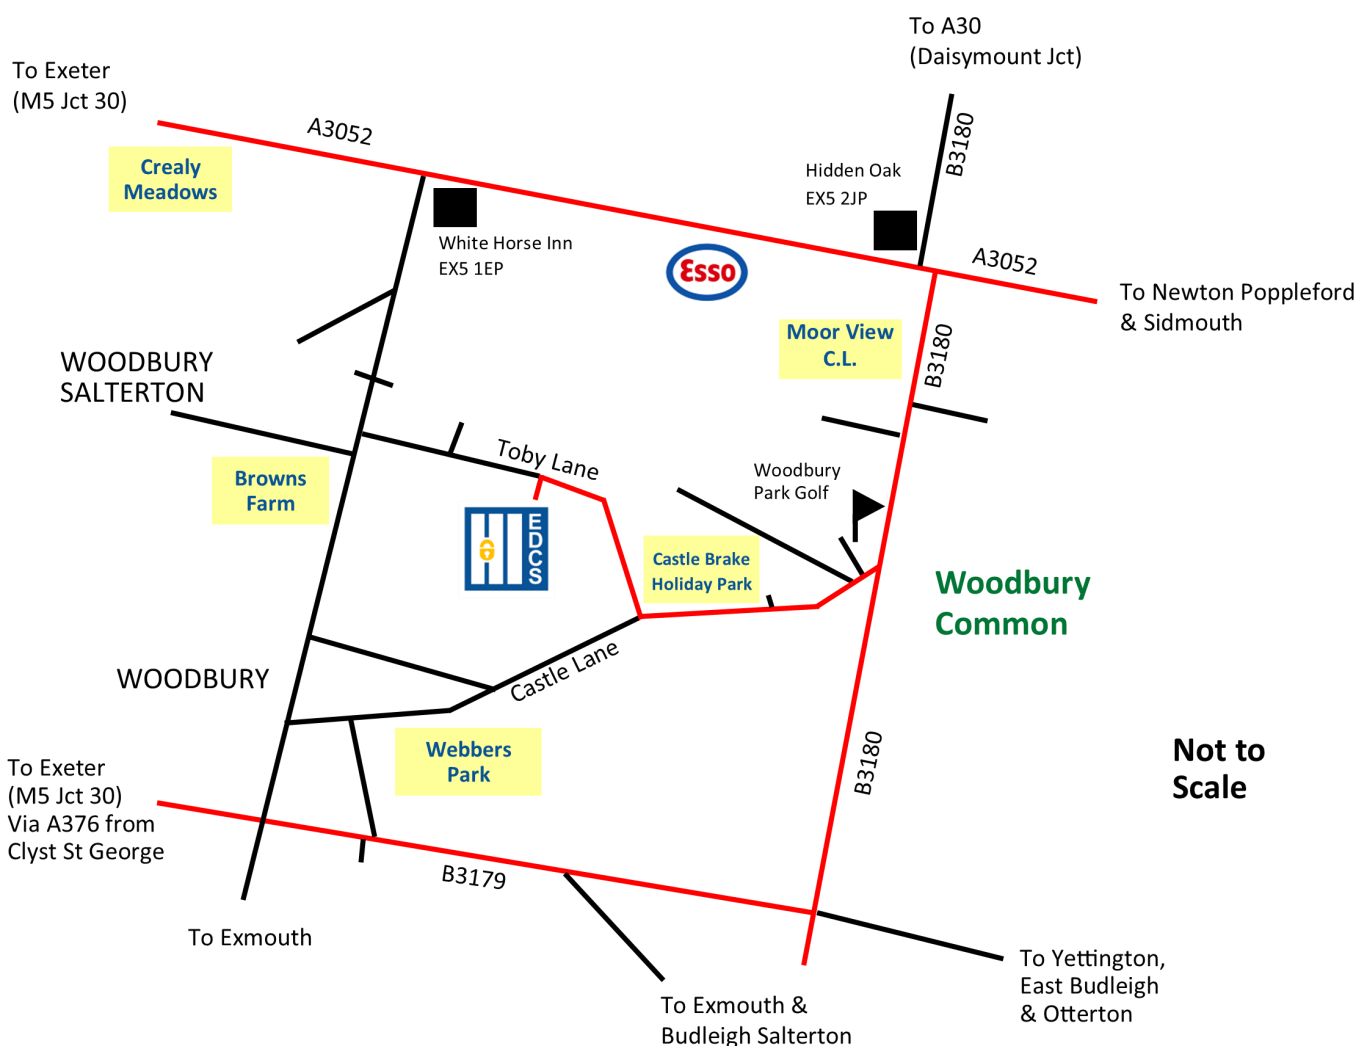

DIRECTIONS to East Devon Caravan Storage

When towing a caravan or driving a motorhome it's best to use the routes shown in **RED** on the map below... **DO NOT** use 'direct' Sat Nav route.

Woodbury Park Golf Club is located at the top of our road and is well signed from most directions and has a tall flagpole at its entrance.

You should turn off the B3180 at the flagpole, go past the entrance to the golf club and follow the lane downhill towards Woodbury, passing Castle Brake Holiday Park on your right.

After Castle Brake take the next right at '*Unsuitable for HGV*' signs and follow this lane for 400 yards to our entrance at first house on the left.

Look out for the EDCS sign at our entrance.

Please drive past the house and stables into the storage area.

East Devon Caravan Storage
Toby Lane
Woodbury Salterton
Exeter
Devon
EX5 1QB

Tel : 01395 233881